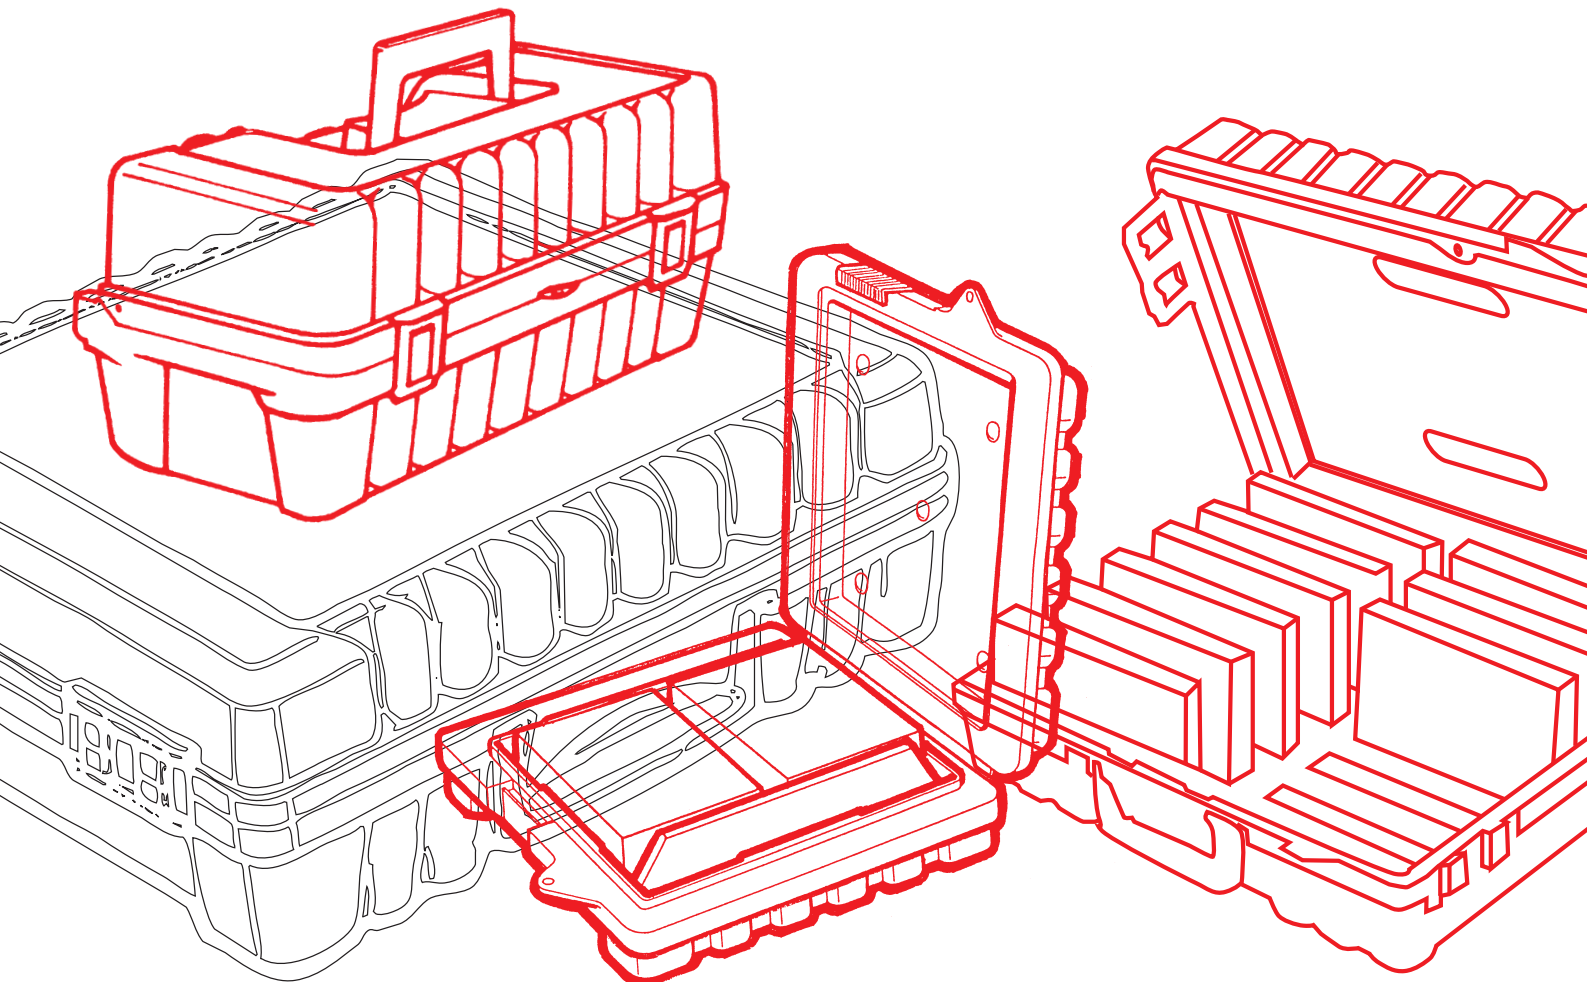

Imation
TURTLE®
Data Storage Cases

Secure transportation and handling
of digital storage media
protect companies' valuable data

Designed to provide the perfect match between maximum data protection and cost efficiency

Imation Turtle® cases are designed to protect magnetic tape cartridges during storage and transportation from damages resulting from electrostatic discharge, humidity, UV-radiation, airborne debris, shock and mechanical impacts.

Imation Turtle® data storage cases are available for all major tape cartridge formats, in many capacities and can be used and re-used again and again.

They are an essential and reliable part of companies' disaster recovery planning and operations.

Individual, format specific slots:

- . Unique, molded dividers hold cartridges in place, reduce media damage from shaking and rattling

Vertical, upright positioning of media:

- . Best way to prevent damage to the tapes and the data recorded there