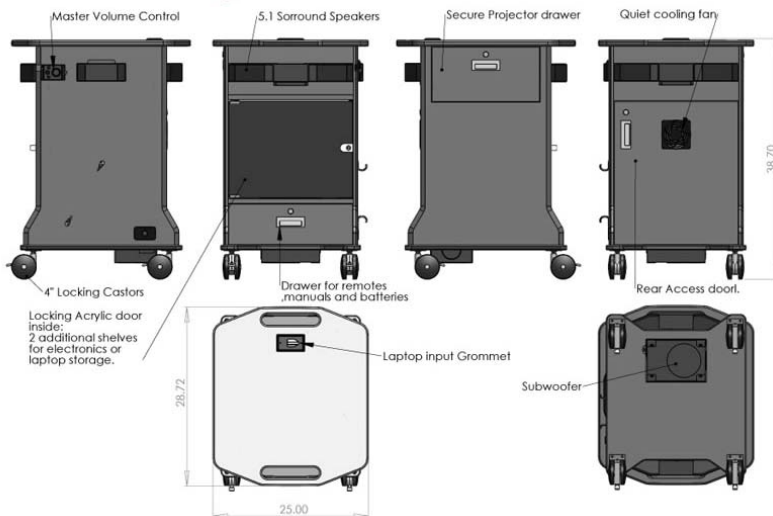

**Rdy2Go®-LMC, Laptop Multimedia Cart**

**Model Rdy2Go®-LMC  
 Laptop Multimedia Cart**

**RDY2GO-LMC multimedia presentation cart is the ideal mobile solution for multiple applications and allows you to roll it away and lock-up. Simply unpack and add a projector.**

**This unit comes with built in speakers and subwoofer for 360 degree sound. Just plug in your laptop for instant presentations.**

**This unit is ideal for educational teaching environments, business, military, corporate training environments that require shared resources, just move from room to room as needed - you are no longer tied to a single board room for presentations.**

**Standard Features Include:**

- 360 Degree sound with Subwoofer and easily accessible Master volume control on side of cart.
- Large 25" w x 28 3/4" d work surface to accommodate laptops and presentation documents.
- Slide-out locking projector shelf.
- Locking Drawer for remotes, extension cord, etc.
- 67CFM Quiet Panasonic Cooling fan
- Locking front Acrylic door
- One adjustable and one fixed shelf inside
- Locking rear door for rear access
- Heavy duty locking casters for easy maneuvering.
- built in handles
- Ships fully assembled

**Options**

- Six outlet power bar with 10ft cord
- 6" Soft rubber wheels

VFI can build or modify stock configurations to suit customer specifications. Please contact us to discuss how this service can help meet your needs. Some quantity restrictions may apply.