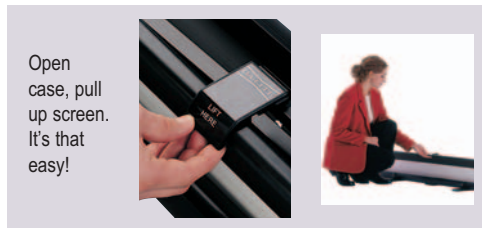

DELUXE INSTA-THEATER®

Portable Screen that Sets Up in Seconds

- Unique feature of a pneumatic scissors mechanism for raising and lowering the screen surface.
- Lightweight and self-standing so it goes anywhere. Perfect for traveling or business presentations.
- Available in a 60", 80" or 100" diagonal video or 73" or 90" HDTV sizes with Da-Lite's exclusive Wide Power screen surface.
- Available in a 60" or 80" diagonal video sizes with a Matte White screen surface.

Matte White and Wide Power fabric will be seamless in all sizes.

Open case, pull up screen. It's that easy!

Pneumatic scissors mechanism assists the raising of the screen surface and allows one finger height adjustment.