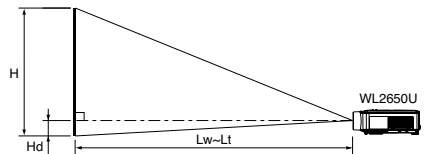

Dimensions

Specifications

Model	WL2650U
Display technology	0.75" 3-LCD (with Micro Lens)
Resolution	1280x800 (total 1,024,000 pixels)
Brightness	3500lm
Contrast	600 : 1 (on/off)
Projection lens	f=24-29mm, F1.7-1.9
Throw ratio	1.47-1.77
Offset axis	40up : 1down (No variable lens shift)
Picture Size	40"~300" (100"=3.2~3.8m)
Source lamp	220W (Shut Off Time 4000Hrs) with Low Mode 261W (Shut Off Time 2000Hrs) with Standard Mode
Computer compatibility	640x480 ~ 1920x1080 True: 1280x800, Sync on green available
Video compatibility	NTSC/NTSC4.43/PAL(including PAL-M, N)/SECAM/PAL-60, Component Video: 480i/p(525i/p), 576i/p(625i/p), 720p(750p 50/60Hz), 1080i(1125i 50/60Hz), 1080p(1125p 50/60Hz), SCART(RGB+1V sync)
Digital keystone	Vertical: MAX +/- 35 deg, Horizontal: MAX +/- 25 deg
PC input terminals	PC: Mini D-sub 15pinx2, DVI-D(with HDCP)x1, Audio: Stereo mini(φ3.5)x2
Video input terminals	Video: RCAx1, S-VIDEOx1, Audio: RCA(L,R)x2
Output terminals	Monitor Out: Mini D-sub 15pinx1, Audio: Stereo Mini(φ3.5)x1
Communication terminals	LAN(RJ-45)x1(for projector control), RS-232C(D-Sub 9pin)x1, USB terminalx1(for mouse control)
Audio speaker	3W mono
Dimension(WXHXD)	333x113x272mm / 13.0x4.5x10.7inch (excluding height adjustment)
Weight	4.7kg / 10.4lbs
Power supply	AC100 - 240V, 50/60Hz
Optional lamp	VLT-XL650LP

Screen size and Projection distance

As seen from the side

Nomal Lens / Screen size chart (WXGA)

Screen		Distance from screen (L)				Height projected image (Hd)	
Diagonal size	Width (W)	Height (H)	Maximum Zoom	Minimum Zoom	Maximum Zoom	Minimum Zoom	Maximum Zoom
inch	cm	inch	cm	inch	cm	inch	cm
40	102	34	86	21	54	49	1.2
60	152	51	129	32	81	74	1.9
80	203	68	172	42	108	100	2.5
100	254	85	215	53	135	125	3.2
150	381	127	323	79	202	189	4.8
200	508	170	431	106	269	252	6.4
250	635	212	538	132	337	315	8.0
300	762	254	646	159	404	379	9.6