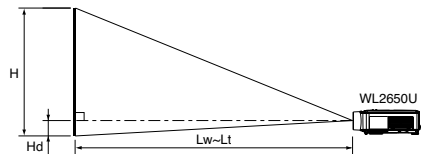

Screen size and Projection distance

As seen from the side

Nomal Lens / Screen size chart (WXGA)

Screen		Distance from screen (L)				Height projected image (Hd)	
Diagonal size	Width (W)	Height (H)	Maximum Zoom	Minimum Zoom	Maximum Zoom	Minimum Zoom	Maximum Zoom
inch	cm	inch	cm	inch	cm	inch	cm
40	102	34	86	21	54	49	1.2
60	152	51	129	32	81	74	1.9
80	203	68	172	42	108	100	2.5
100	254	85	215	53	135	125	3.2
150	381	127	323	79	202	189	4.8
200	508	170	431	106	269	252	6.4
250	635	212	538	132	337	315	8.0
300	762	254	646	159	404	379	9.6

Option Lens / Screen size chart (WXGA)

Screen		OL-XL2550MZ				OL-XL2550LZ				OL-XL2550TZ			
Diagonal size	Width (W)	Height (H)	Distance from screen (L)		Height projected image (Hd)	Distance from screen (L)		Height projected image (Hd)	Distance from screen (L)		Height projected image (Hd)		
			Maximum Zoom	Minimum Zoom		Maximum Zoom	Minimum Zoom		Maximum Zoom	Minimum Zoom			
inch	cm	inch	cm	inch	cm	inch	cm	inch	cm	inch	cm	inch	cm
40	102	34	86	21	54	58	1.5	75	1.9	0.5	1	-	-
60	152	51	129	32	81	89	2.3	114	2.9	0.8	2	97	2.5
80	203	68	172	42	108	119	3.0	152	3.9	1.1	3	130	3.3
100	254	85	215	53	135	149	3.8	191	4.9	1.3	3	163	4.2
150	381	127	323	79	202	224	5.7	287	7.3	2.0	5	246	6.3
200	508	170	431	106	269	300	7.8	384	9.8	2.6	7	329	8.5
250	635	212	538	132	337	375	9.5	-	-	3.3	8	412	10.6
300	762	254	646	159	404	453	11.5	-	-	3.9	10	495	12.8

The above numbers are approximate, and may be slightly different from the actual measurements.