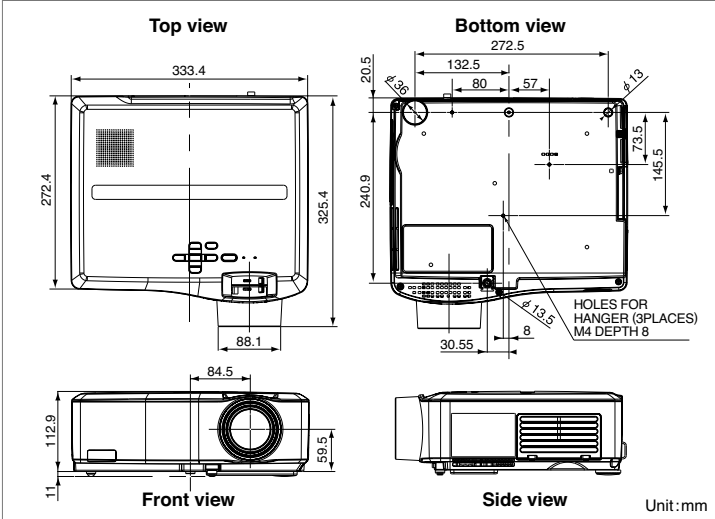

## Dimensions

## Specifications

Model	WL2650U
Display technology	0.75" 3-LCD (with Micro Lens)
Resolution	1280x800 (total 1,024,000 pixels)
Brightness	3500lm
Contrast	600 : 1 (on/off)
Projection lens	f=24-29mm, F1.7-1.9
Throw ratio	1.47-1.77
Offset axis	40up : 1down (No variable lens shift)
Picture Size	40"~300" (100"=3.2~3.8m)
Source lamp	220W (Shut Off Time 4000Hrs) with Low Mode 261W (Shut Off Time 2000Hrs) with Standard Mode
Computer compatibility	640x480 ~ 1920x1080 True: 1280x800, Sync on green available
Video compatibility	NTSC/NTSC4.43/PAL(including PAL-M, N)/SECAM/PAL-60, Component Video: 480i/p(525i/p), 576i/p(625i/p), 720p(750p 50/60Hz), 1080i(1125i 50/60Hz), 1080p(1125p 50/60Hz), SCART(RGB+1V sync)
Digital keystone	Vertical: MAX +/- 35 deg, Horizontal: MAX +/- 25 deg
PC input terminals	PC: Mini D-sub 15pinx2, DVI-D(with HDCP)x1, Audio: Stereo mini(φ3.5)x2
Video input terminals	Video: RCAx1, S-VIDEOx1, Audio: RCA(L,R)x2
Output terminals	Monitor Out: Mini D-sub 15pinx1, Audio: Stereo Mini(φ3.5)x1
Communication terminals	LAN(RJ-45)x1(for projector control), RS-232C(D-Sub 9pin)x1, USB terminalx1(for mouse control)
Audio speaker	3W mono
Dimension(WXHXD)	333x113x272mm / 13.0x4.5x10.7inch (excluding height adjustment)
Weight	4.7kg / 10.4lbs
Power supply	AC100 - 240V, 50/60Hz
Optional lamp	VLT-XL650LP

## Screen size and Projection distance

As seen from the side