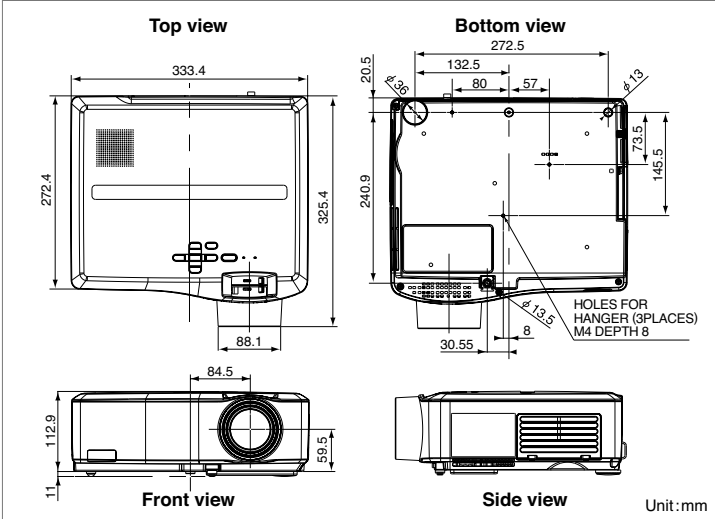

Dimensions

Specifications

Model	WL2650U
Display technology	0.75" 3-LCD (with Micro Lens)
Resolution	1280x800 (total 1,024,000 pixels)
Brightness	3500lm
Contrast	600 : 1 (on/off)
Projection lens	f=24-29mm, F1.7-1.9
Throw ratio	1.47-1.77
Offset axis	40up : 1down (No variable lens shift)
Picture Size	40"~300" (100"=3.2~3.8m)
Source lamp	220W (Shut Off Time 4000Hrs) with Low Mode 261W (Shut Off Time 2000Hrs) with Standard Mode
Computer compatibility	640x480 ~ 1920x1080 True: 1280x800, Sync on green available
Video compatibility	NTSC/NTSC4.43/PAL(including PAL-M, N)/SECAM/PAL-60, Component Video: 480i/p(525i/p), 576i/p(625i/p), 720p(750p 50/60Hz), 1080i(1125i 50/60Hz), 1080p(1125p 50/60Hz), SCART(RGB+1V sync)
Digital keystone	Vertical: MAX +/- 35 deg, Horizontal: MAX +/- 25 deg
PC input terminals	PC: Mini D-sub 15pinx2, DVI-D(with HDCP)x1, Audio: Stereo mini(φ3.5)x2
Video input terminals	Video: RCAx1, S-VIDEOx1, Audio: RCA(L,R)x2
Output terminals	Monitor Out: Mini D-sub 15pinx1, Audio: Stereo Mini(φ3.5)x1
Communication terminals	LAN(RJ-45)x1(for projector control), RS-232C(D-Sub 9pin)x1, USB terminalx1(for mouse control)
Audio speaker	3W mono
Dimension(WXHXD)	333x113x272mm / 13.0x4.5x10.7inch (excluding height adjustment)
Weight	4.7kg / 10.4lbs
Power supply	AC100 - 240V, 50/60Hz
Optional lamp	VLT-XL650LP

Screen size and Projection distance

As seen from the side

Nomal Lens / Screen size chart (WXGA)

Screen		Distance from screen (L)				Height projected image (Hd)	
Diagonal size	Width (W)	Height (H)	Maximum Zoom	Minimum Zoom	Maximum Zoom	Minimum Zoom	Maximum Zoom
inch	cm	inch	cm	inch	cm	inch	cm
40	102	34	86	21	54	49	1.2
60	152	51	129	32	81	74	1.9
80	203	68	172	42	108	100	2.5
100	254	85	215	53	135	125	3.2
150	381	127	323	79	202	189	4.8
200	508	170	431	106	269	252	6.4
250	635	212	538	132	337	315	8.0
300	762	254	646	159	404	379	9.6