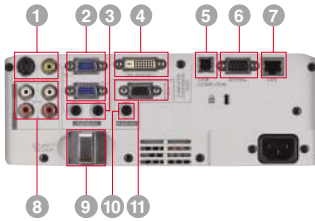

## Input and Output Terminals

Enhanced terminal group realizes a versatile range of presentations.

- 1 S-Video / Video input
- 2 PC / Component Video input (mini D-sub 15pin)
- 3 PC / Audio input
- 4 DVI-D (with HDCP) input
- 5 USB terminal for mouse control
- 6 Serial RS-232C (D-sub 9pin)
- 7 LAN (RJ-45)
- 8 Video / Audio input
- 9 Security Anchor
- 10 Audio output
- 11 Monitor output