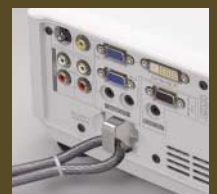

Security Anchor

A robust key-lock chain may be passed through the projector hook. This reliable anti-theft measure helps prevent unauthorized removal of the projector unit from the premises.