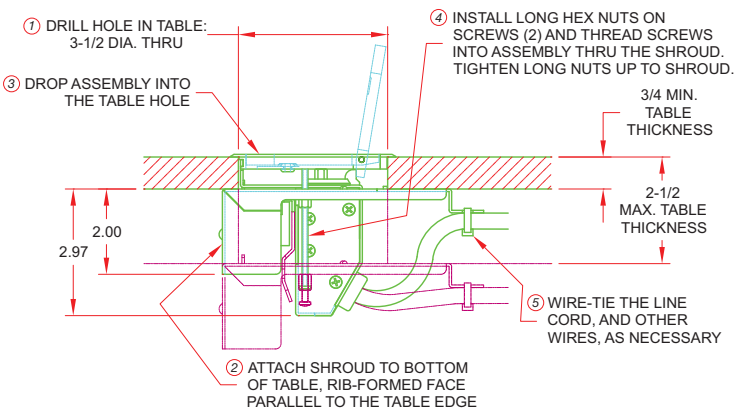

Typical Assembly

NOTE: FOLLOW ASSEMBLY STEPS IN ORDER. INSTALLATION DRAWING AND INSTRUCTIONS PERTAIN TO MODELS WITH ROUND OR SQUARE COVERS.

AUDIO OUTPUT PINOUT

Ordering Information

T3-PC1 3.5" Round Table Box		
16241	T3-PC1-BLK	HD-15, Stereo Audio, 2 Keystone w/ AC - Plug - Black - Round cover
16892	T3-PC1SQ-BLK	HD-15, Stereo Audio, 2 Keystone w/ AC - Plug - Black - Square cover
16240	T3-PC1-ALU	HD-15, Stereo Audio, 2 Keystone w/ AC - Plug - Aluminum - Round cover
16891	T3-PC1SQ-ALU	HD-15, Stereo Audio, 2 Keystone w/ AC - Plug - Aluminum - Square cover
16242	T3-PC1-BRS	HD-15, Stereo Audio, 2 Keystone w/ AC - Plug - Brass - Round cover
16893	T3-PC1SQ-BRS	HD-15, Stereo Audio, 2 Keystone w/ AC - Plug - Brass - Square cover
T3-PC1 3.5" HDMI Round Table Box w/ Square or Round Cover		
17276	T3-PC1D-BLK	HD-15, Stereo Audio, HDMI and Data w/AC - Plug - Round - Black
17277	T3-PC1D-SQBLK	HD-15, Stereo Audio, HDMI and Data w/AC - Plug - Square - Black
17278	T3-PC1D-ALU	HD-15, Stereo Audio, HDMI and Data w/AC - Plug - Round - Aluminum
17279	T3-PC1D-SQALU	HD-15, Stereo Audio, HDMI and Data w/AC - Plug - Square - Aluminum
17280	T3-PC1D-BRS	HD-15, Stereo Audio, HDMI and Data w/AC - Plug - Round - Brass
17281	T3-PC1D-SQBRS	HD-15, Stereo Audio, HDMI and Data w/AC - Plug - Square - Brass

Specifications are subject to change without notice.

Québec Montréal
Tél. : (418) 681-2470 Tél. : (514) 871-1994
www.presence.qc.ca