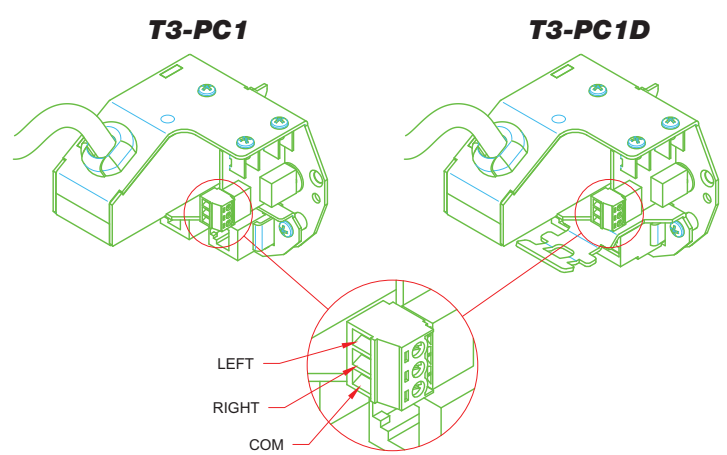

The T3-PC1 can be installed in tables ¾" to 2½" thick. They are shipped with 3" installation screws and the components listed above.

APPLICATIONS

- Desks
- Lecterns
- Lab Tables
- Boardroom Tables
- Control Consoles
- Classrooms

ACCESSORIES

- CS-HD5BMF-2 is a 2-foot HD15 male to 5 BNC female. FSR PN 15897
- CS-HDMMMA-6 is a 6-foot combined cable having a HD15 male and male stereo mini plug on both ends. FSR PN 15890
- CS-HDMM-6 is a 6-foot cable having an HD15 male on both ends. FSR PN 15878

Typical Assembly

NOTE: FOLLOW ASSEMBLY STEPS IN ORDER. INSTALLATION DRAWING AND INSTRUCTIONS PERTAIN TO MODELS WITH ROUND OR SQUARE COVERS.

AUDIO OUTPUT PINOUT

Ordering Information

T3-PC1 3.5" Round Table Box		
16241	T3-PC1-BLK	HD-15, Stereo Audio, 2 Keystone w/ AC - Plug - Black - Round cover
16892	T3-PC1SQ-BLK	HD-15, Stereo Audio, 2 Keystone w/ AC - Plug - Black - Square cover
16240	T3-PC1-ALU	HD-15, Stereo Audio, 2 Keystone w/ AC - Plug - Aluminum - Round cover
16891	T3-PC1SQ-ALU	HD-15, Stereo Audio, 2 Keystone w/ AC - Plug - Aluminum - Square cover
16242	T3-PC1-BRS	HD-15, Stereo Audio, 2 Keystone w/ AC - Plug - Brass - Round cover
16893	T3-PC1SQ-BRS	HD-15, Stereo Audio, 2 Keystone w/ AC - Plug - Brass - Square cover
T3-PC1 3.5" HDMI Round Table Box w/ Square or Round Cover		
17276	T3-PC1D-BLK	HD-15, Stereo Audio, HDMI and Data w/AC - Plug - Round - Black
17277	T3-PC1D-SQBLK	HD-15, Stereo Audio, HDMI and Data w/AC - Plug - Square - Black
17278	T3-PC1D-ALU	HD-15, Stereo Audio, HDMI and Data w/AC - Plug - Round - Aluminum
17279	T3-PC1D-SQALU	HD-15, Stereo Audio, HDMI and Data w/AC - Plug - Square - Aluminum
17280	T3-PC1D-BRS	HD-15, Stereo Audio, HDMI and Data w/AC - Plug - Round - Brass
17281	T3-PC1D-SQBRS	HD-15, Stereo Audio, HDMI and Data w/AC - Plug - Square - Brass