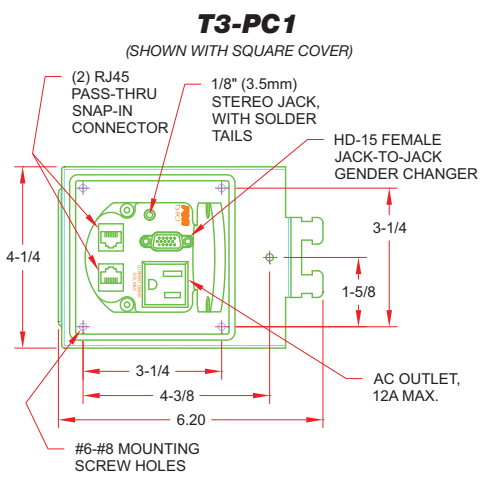

Typical Assembly

NOTE: FOLLOW ASSEMBLY STEPS IN ORDER. INSTALLATION DRAWING AND INSTRUCTIONS PERTAIN TO MODELS WITH ROUND OR SQUARE COVERS.