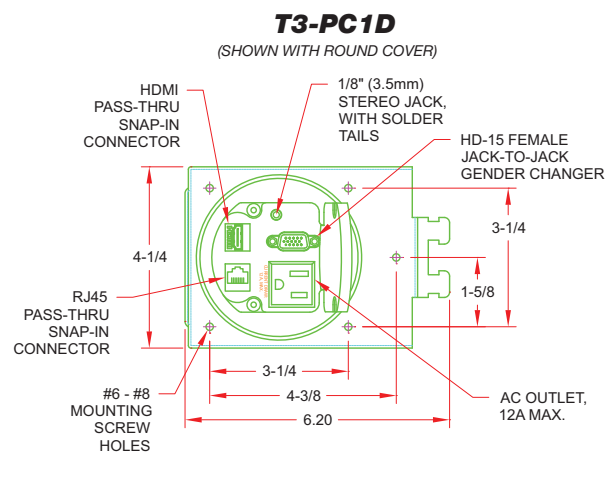

Typical Assembly

NOTE: FOLLOW ASSEMBLY STEPS IN ORDER. INSTALLATION DRAWING AND INSTRUCTIONS PERTAIN TO MODELS WITH ROUND OR SQUARE COVERS.