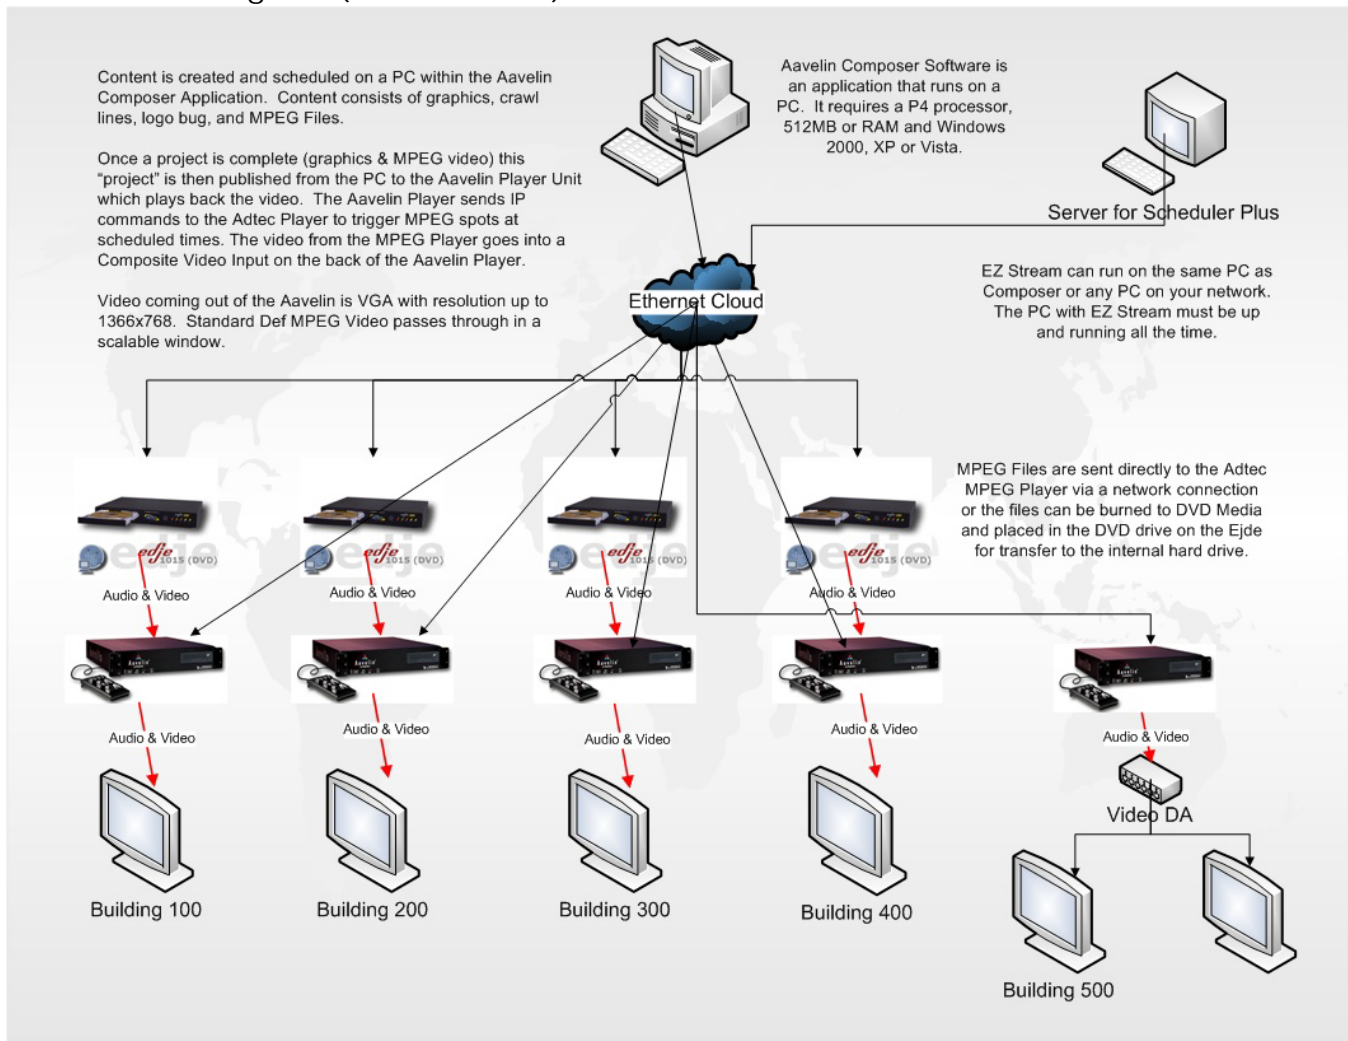

Connection Diagram (various uses)